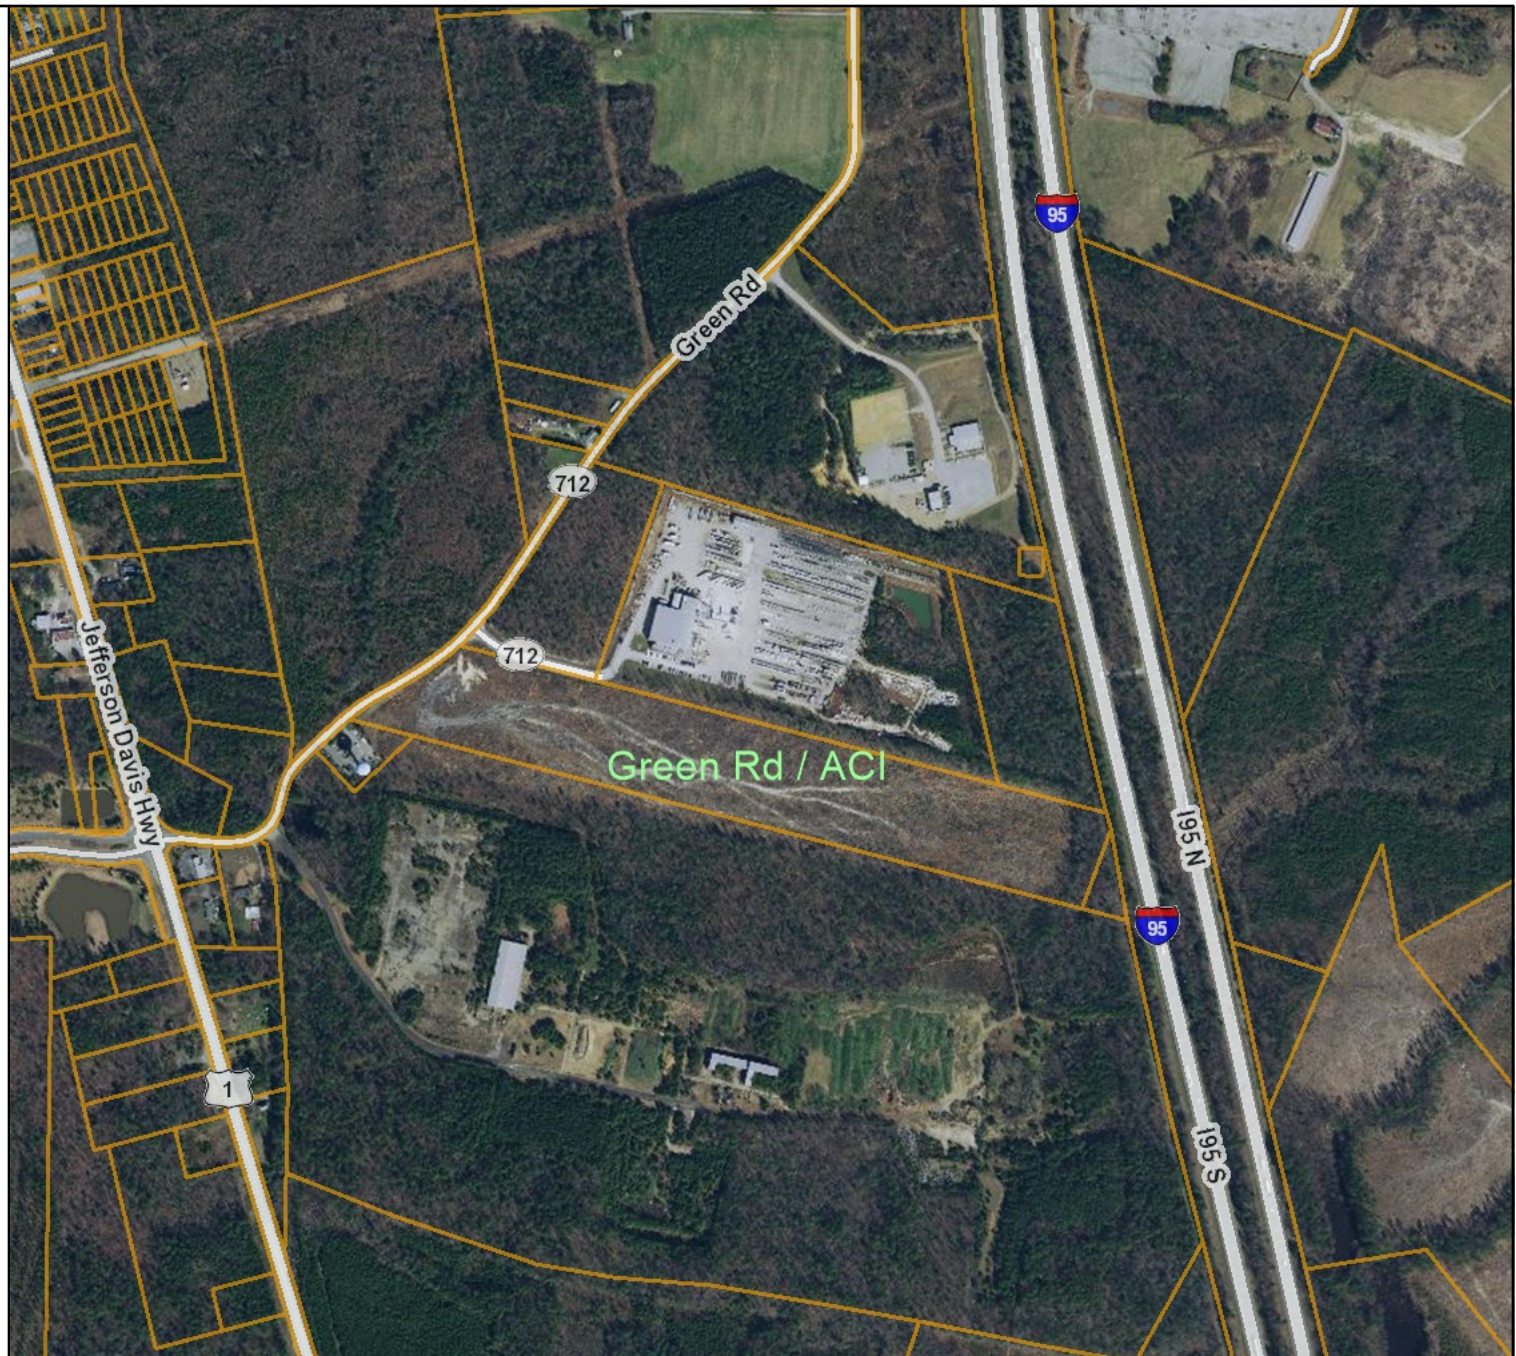

Caroline County, Virginia

Legend

- County Boundary
- Parcels
- Roads (12,000)
- Interstate
- US Highway Primary
- State Highway Primary
- Secondary
- Secondary - 0
- Null
- Roads - Back (12,000)
- Interstate
- US Highway Primary
- State Highway Primary
- Secondary
- Secondary - 0
- Null
- Road Labels

Map printed from Caroline
<https://parcelviewer.geodecisions.com/Caroline/>

Title: GREEN RD - ACI

Date: 6/24/2021

DISCLAIMER: This drawing is neither a legally recorded map nor a survey and is not intended to be used as such. The information displayed is a compilation of records, information, and data obtained from various sources, and Caroline County is not responsible for its accuracy or how current it may be.