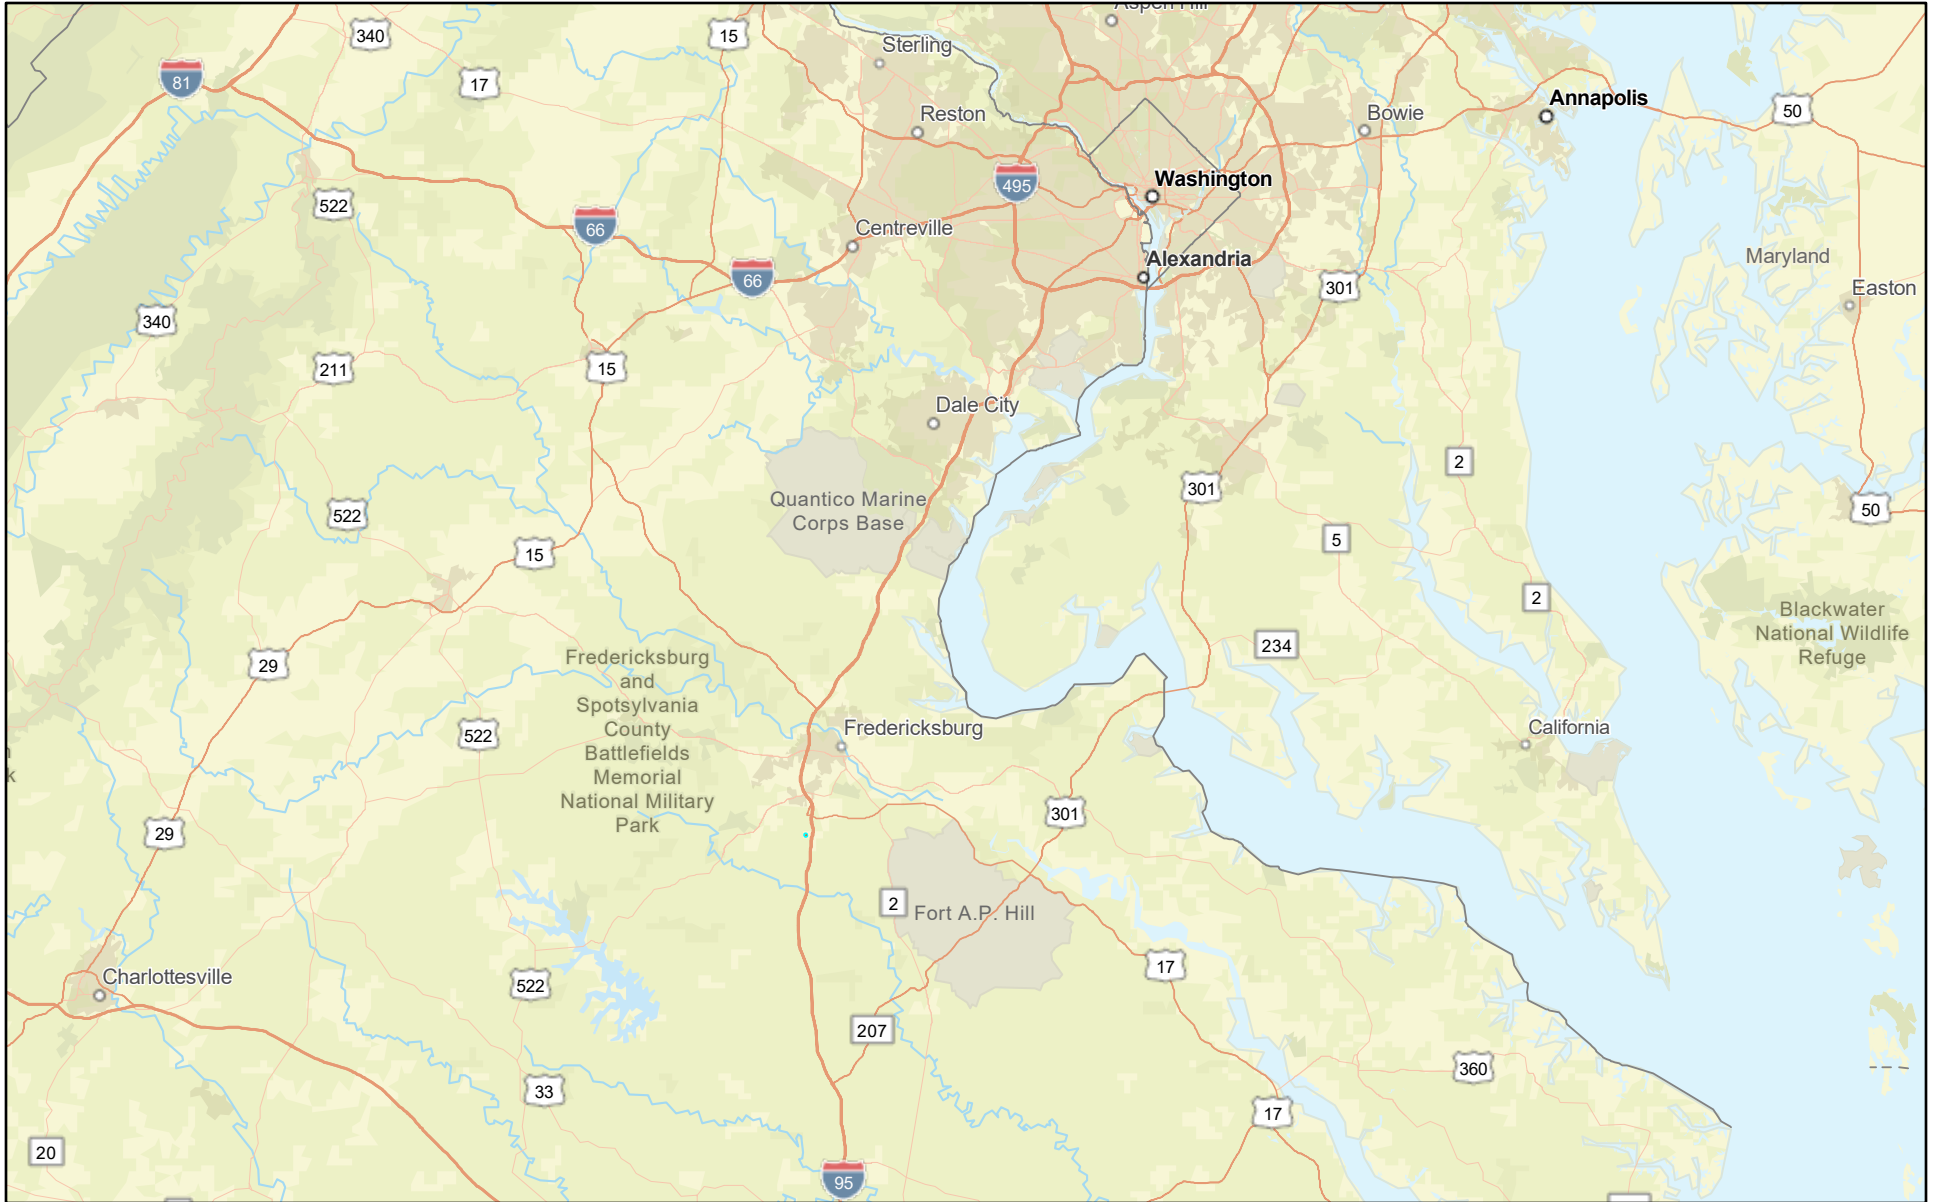

# Palmers Map 2 GIS

March 16, 2022

1:1,155,581

None, VITA, Esri, HERE, Garmin, SafeGraph, FAO, METI/NASA, USGS, EPA, NPS